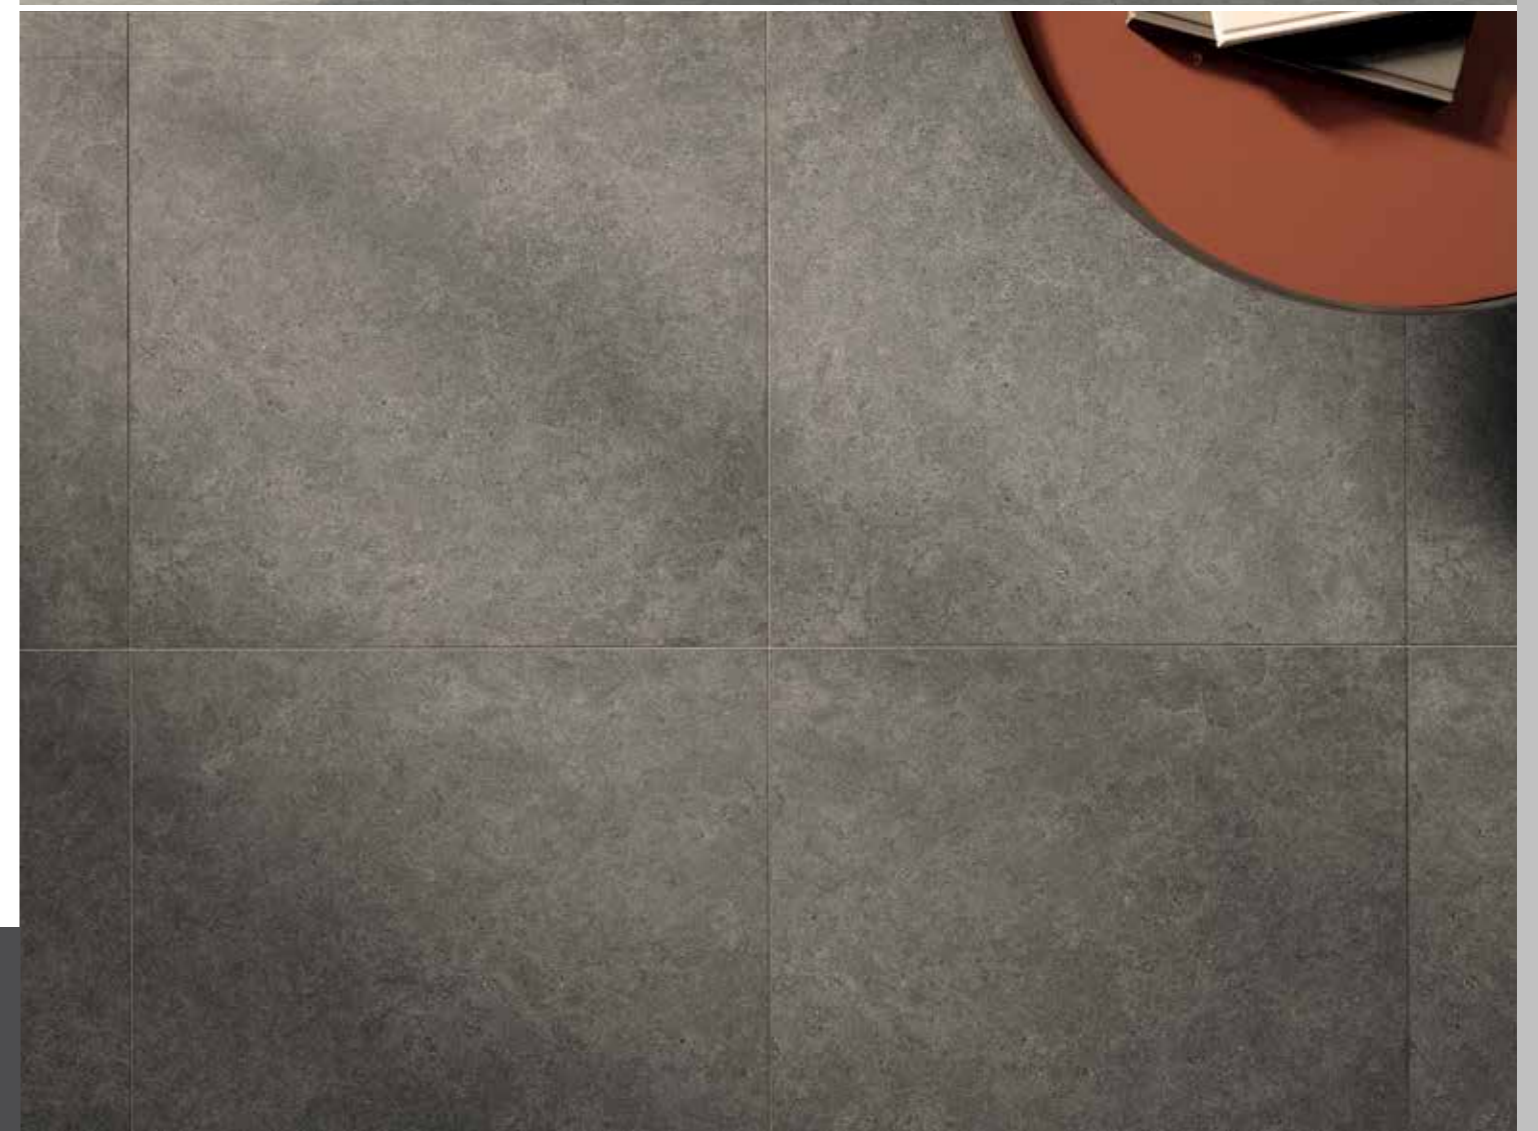

DOVEDALE

A calming collection of stone-inspired hues, with contrasting wall and floor tiles and eye-catching décors.

400x250x7.5mm

450x450x9mm

Product	Format	Material	V Rating	Wall	Floor
Dovedale	400x250x7.5mm	Glazed ceramic	V2	•	
Dovedale	450x450x9mm	Glazed porcelain	V2	•	•