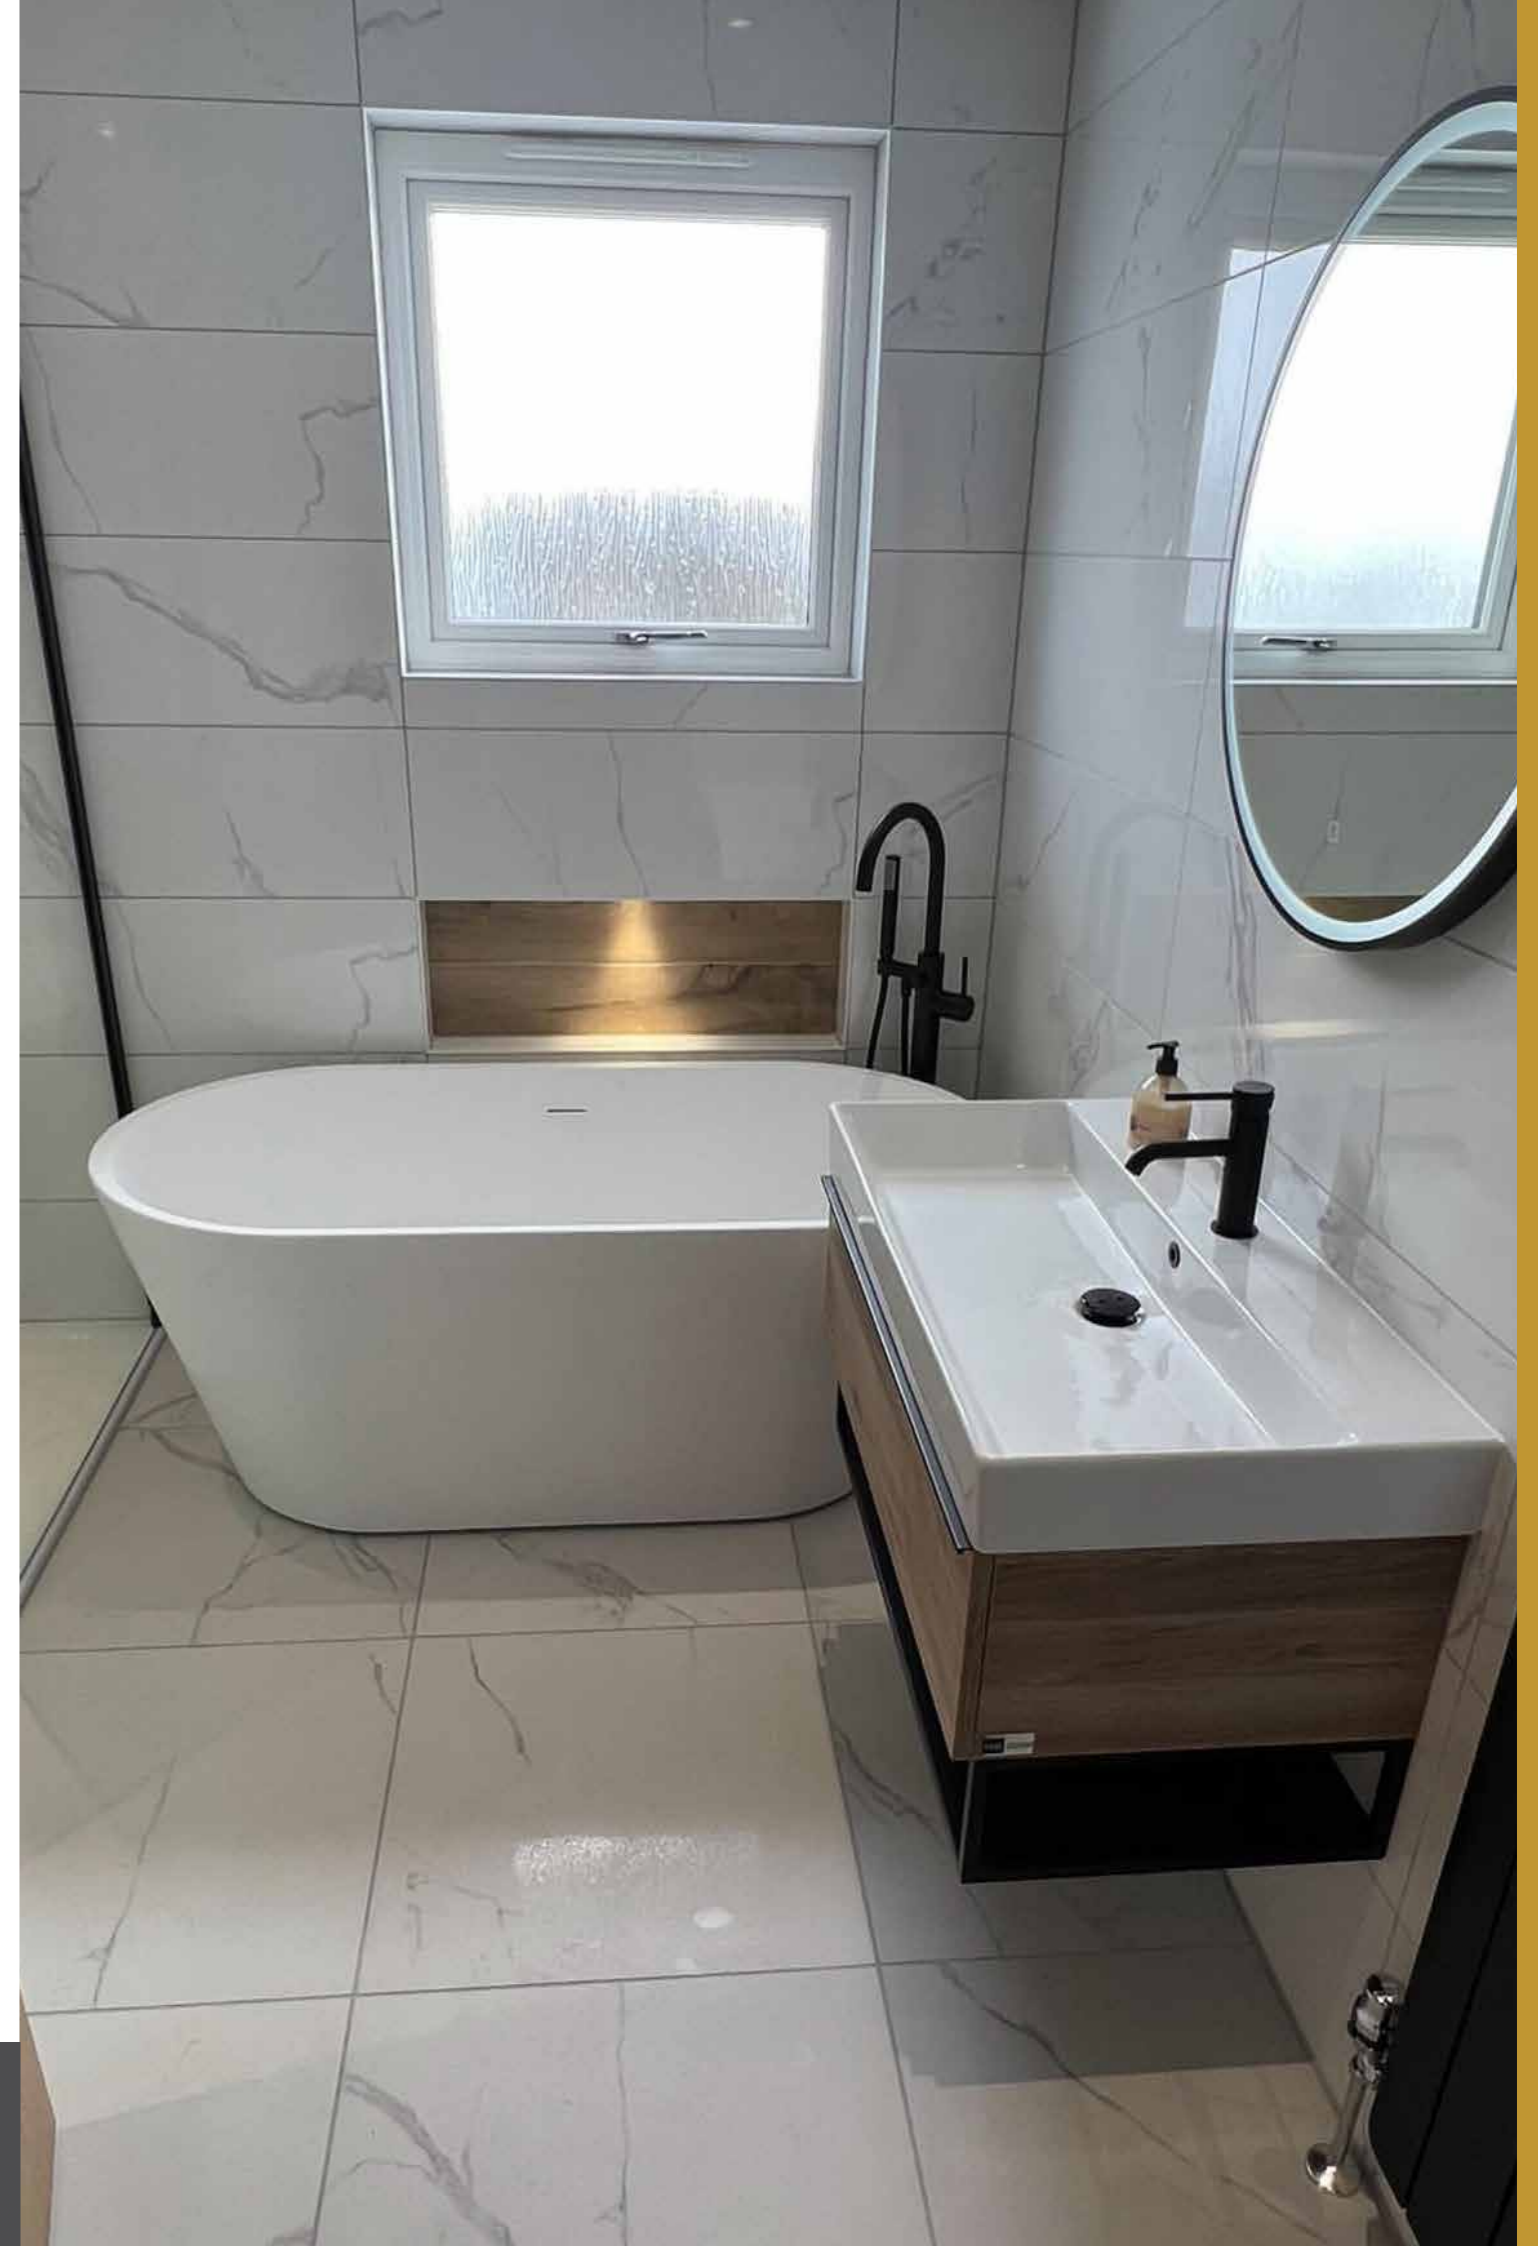

B & W STAR

This beautiful white marble-effect collection brings a classic look to walls and features a glossy finish for effortless glamour.

600x200x9mm

600x600x9mm

Product	Format	Material	V Rating	Wall	Floor	Additional
B&W Star	600x200x9mm	Glazed ceramic	V3	•		Rectified
B&W Star	600x600x9mm	Glazed porcelain	V3	•	•	Rectified