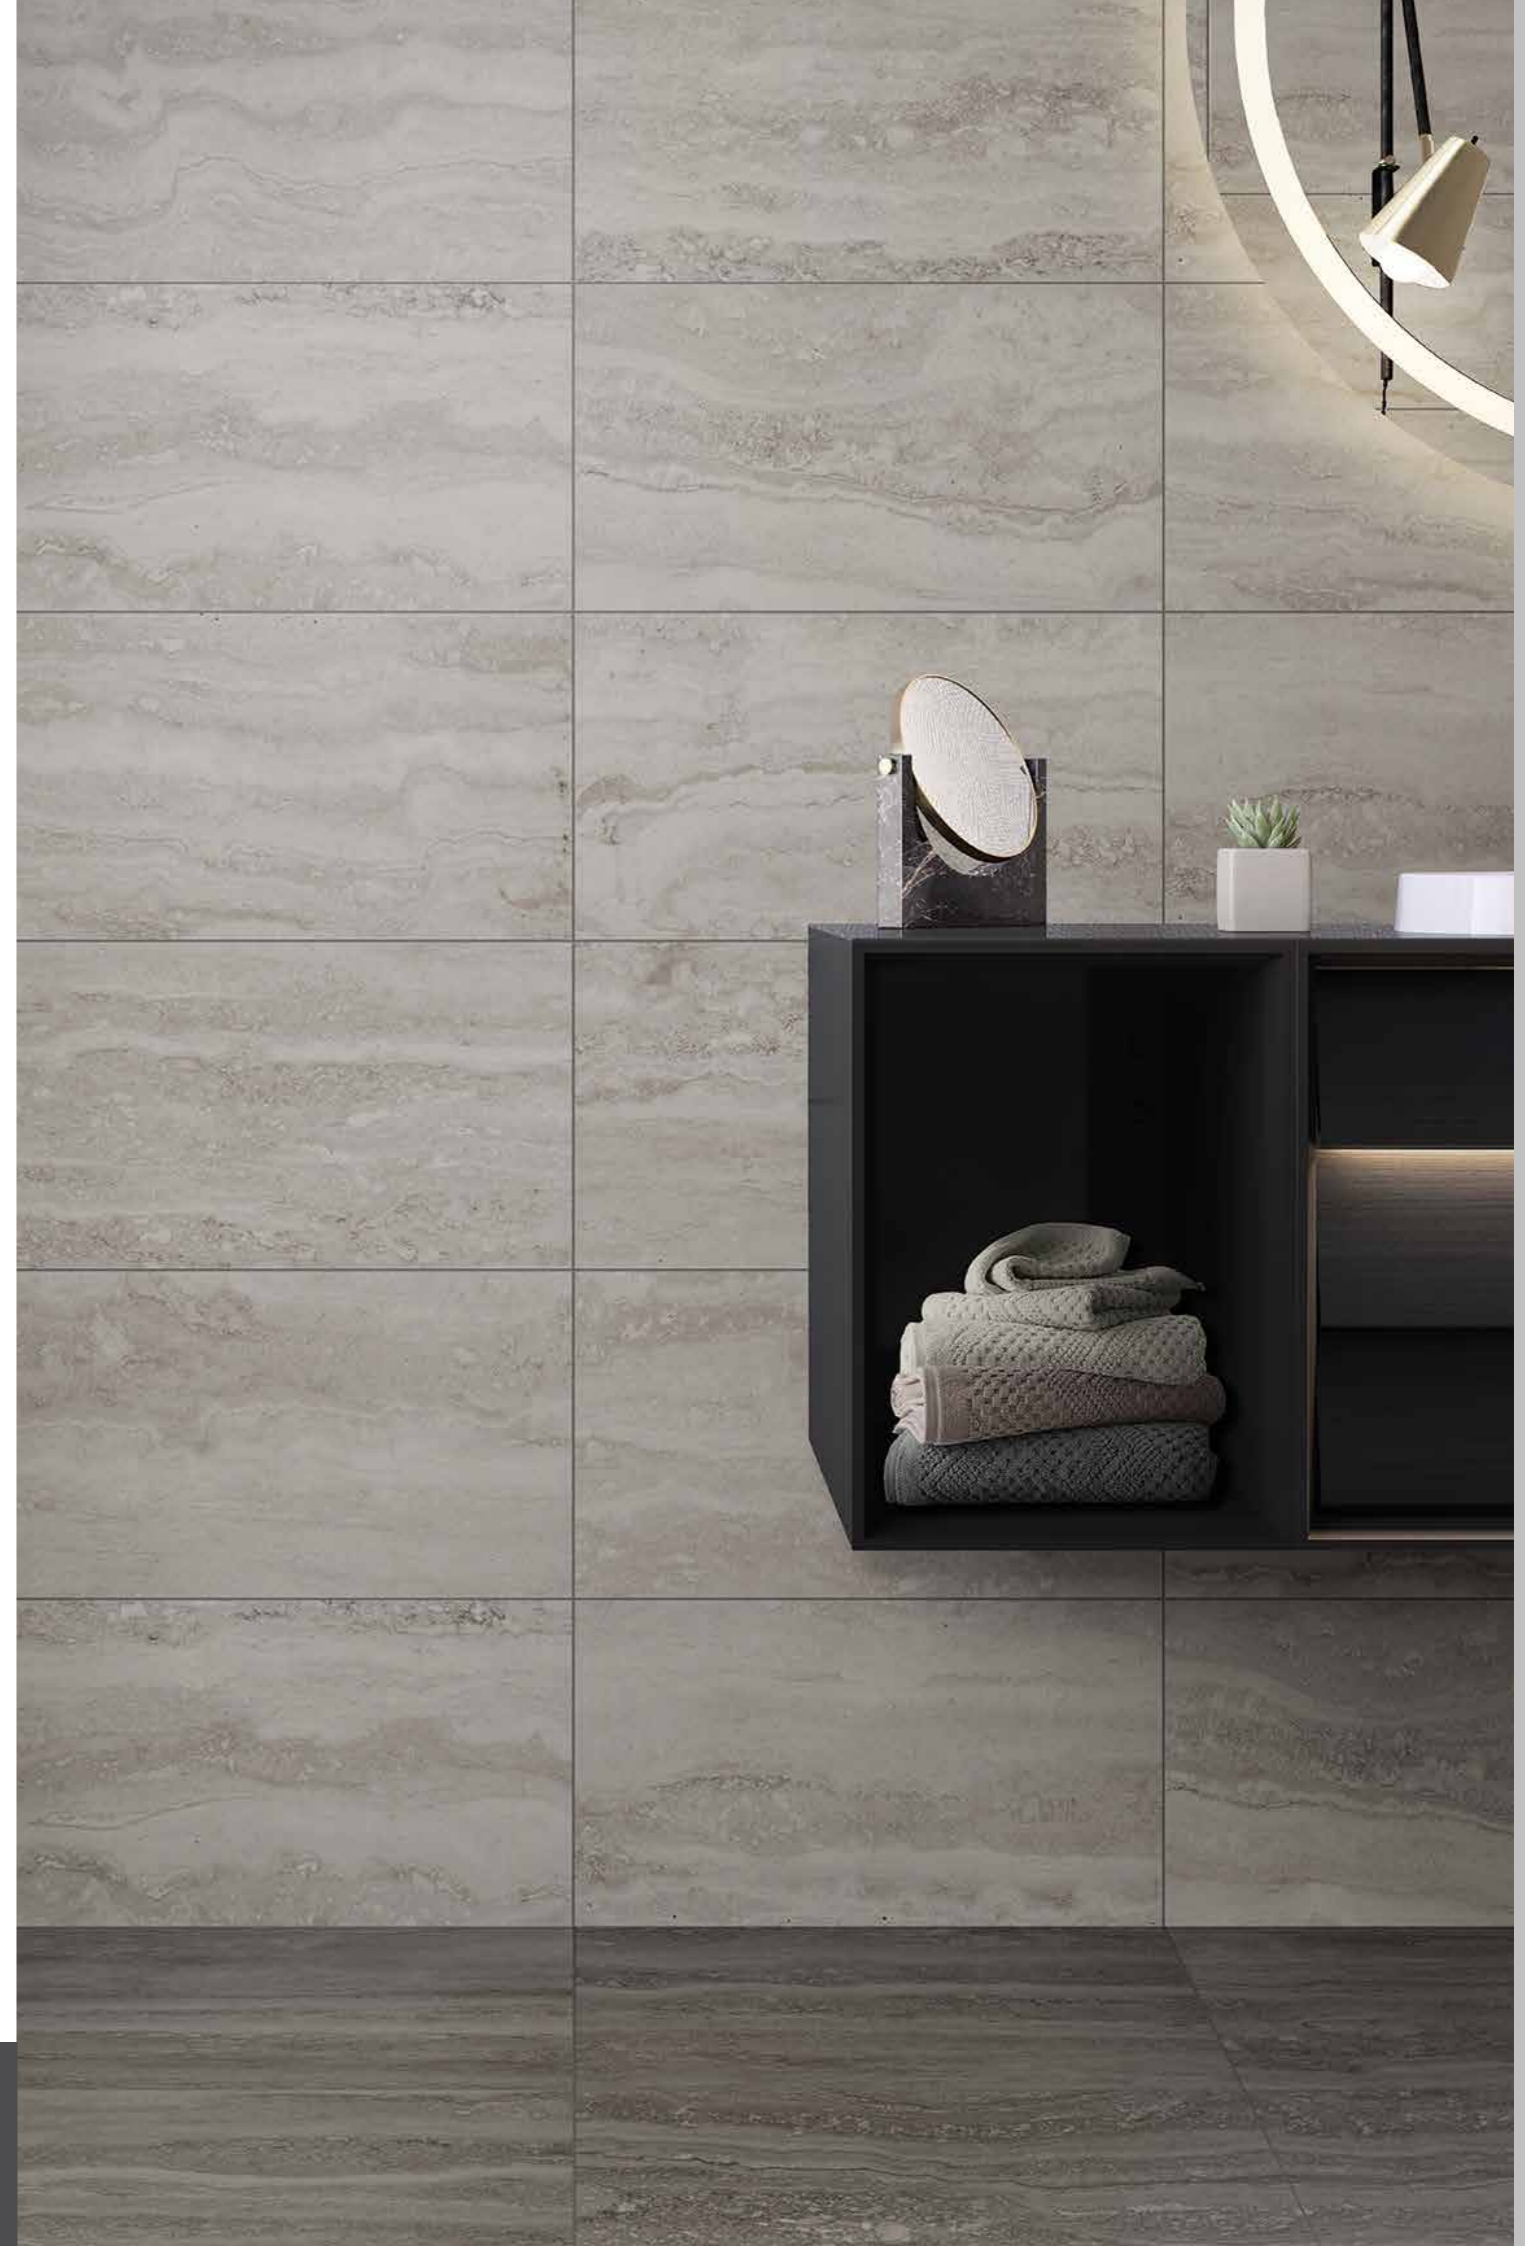

BRESCIA

Stone-effect tiles in contemporary shades for a timeless, sleek finish.

400x250x7.5mm

450x450x9mm

Product	Format	Material	V Rating	Wall	Floor
Brescia	400x250x7.5mm	Glazed ceramic	V3	•	
Brescia	450x450x9mm	Glazed porcelain	V3	•	•