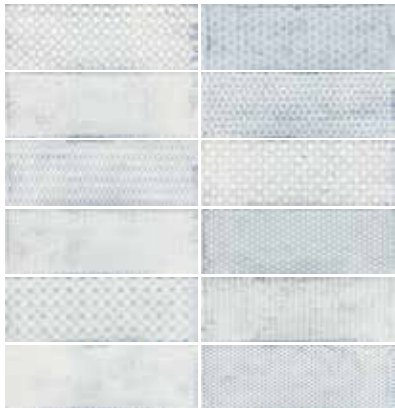

ARLES

Finely patterned and bursting with character, this collection will bring your room to life with its distinctive colours and rustic shading.

300x100x7.5mm

Random mix of 12 designs per box (12 tiles shown)

Snow Décor Mix Gloss
B0041765
Coordinates with Snow and Sea