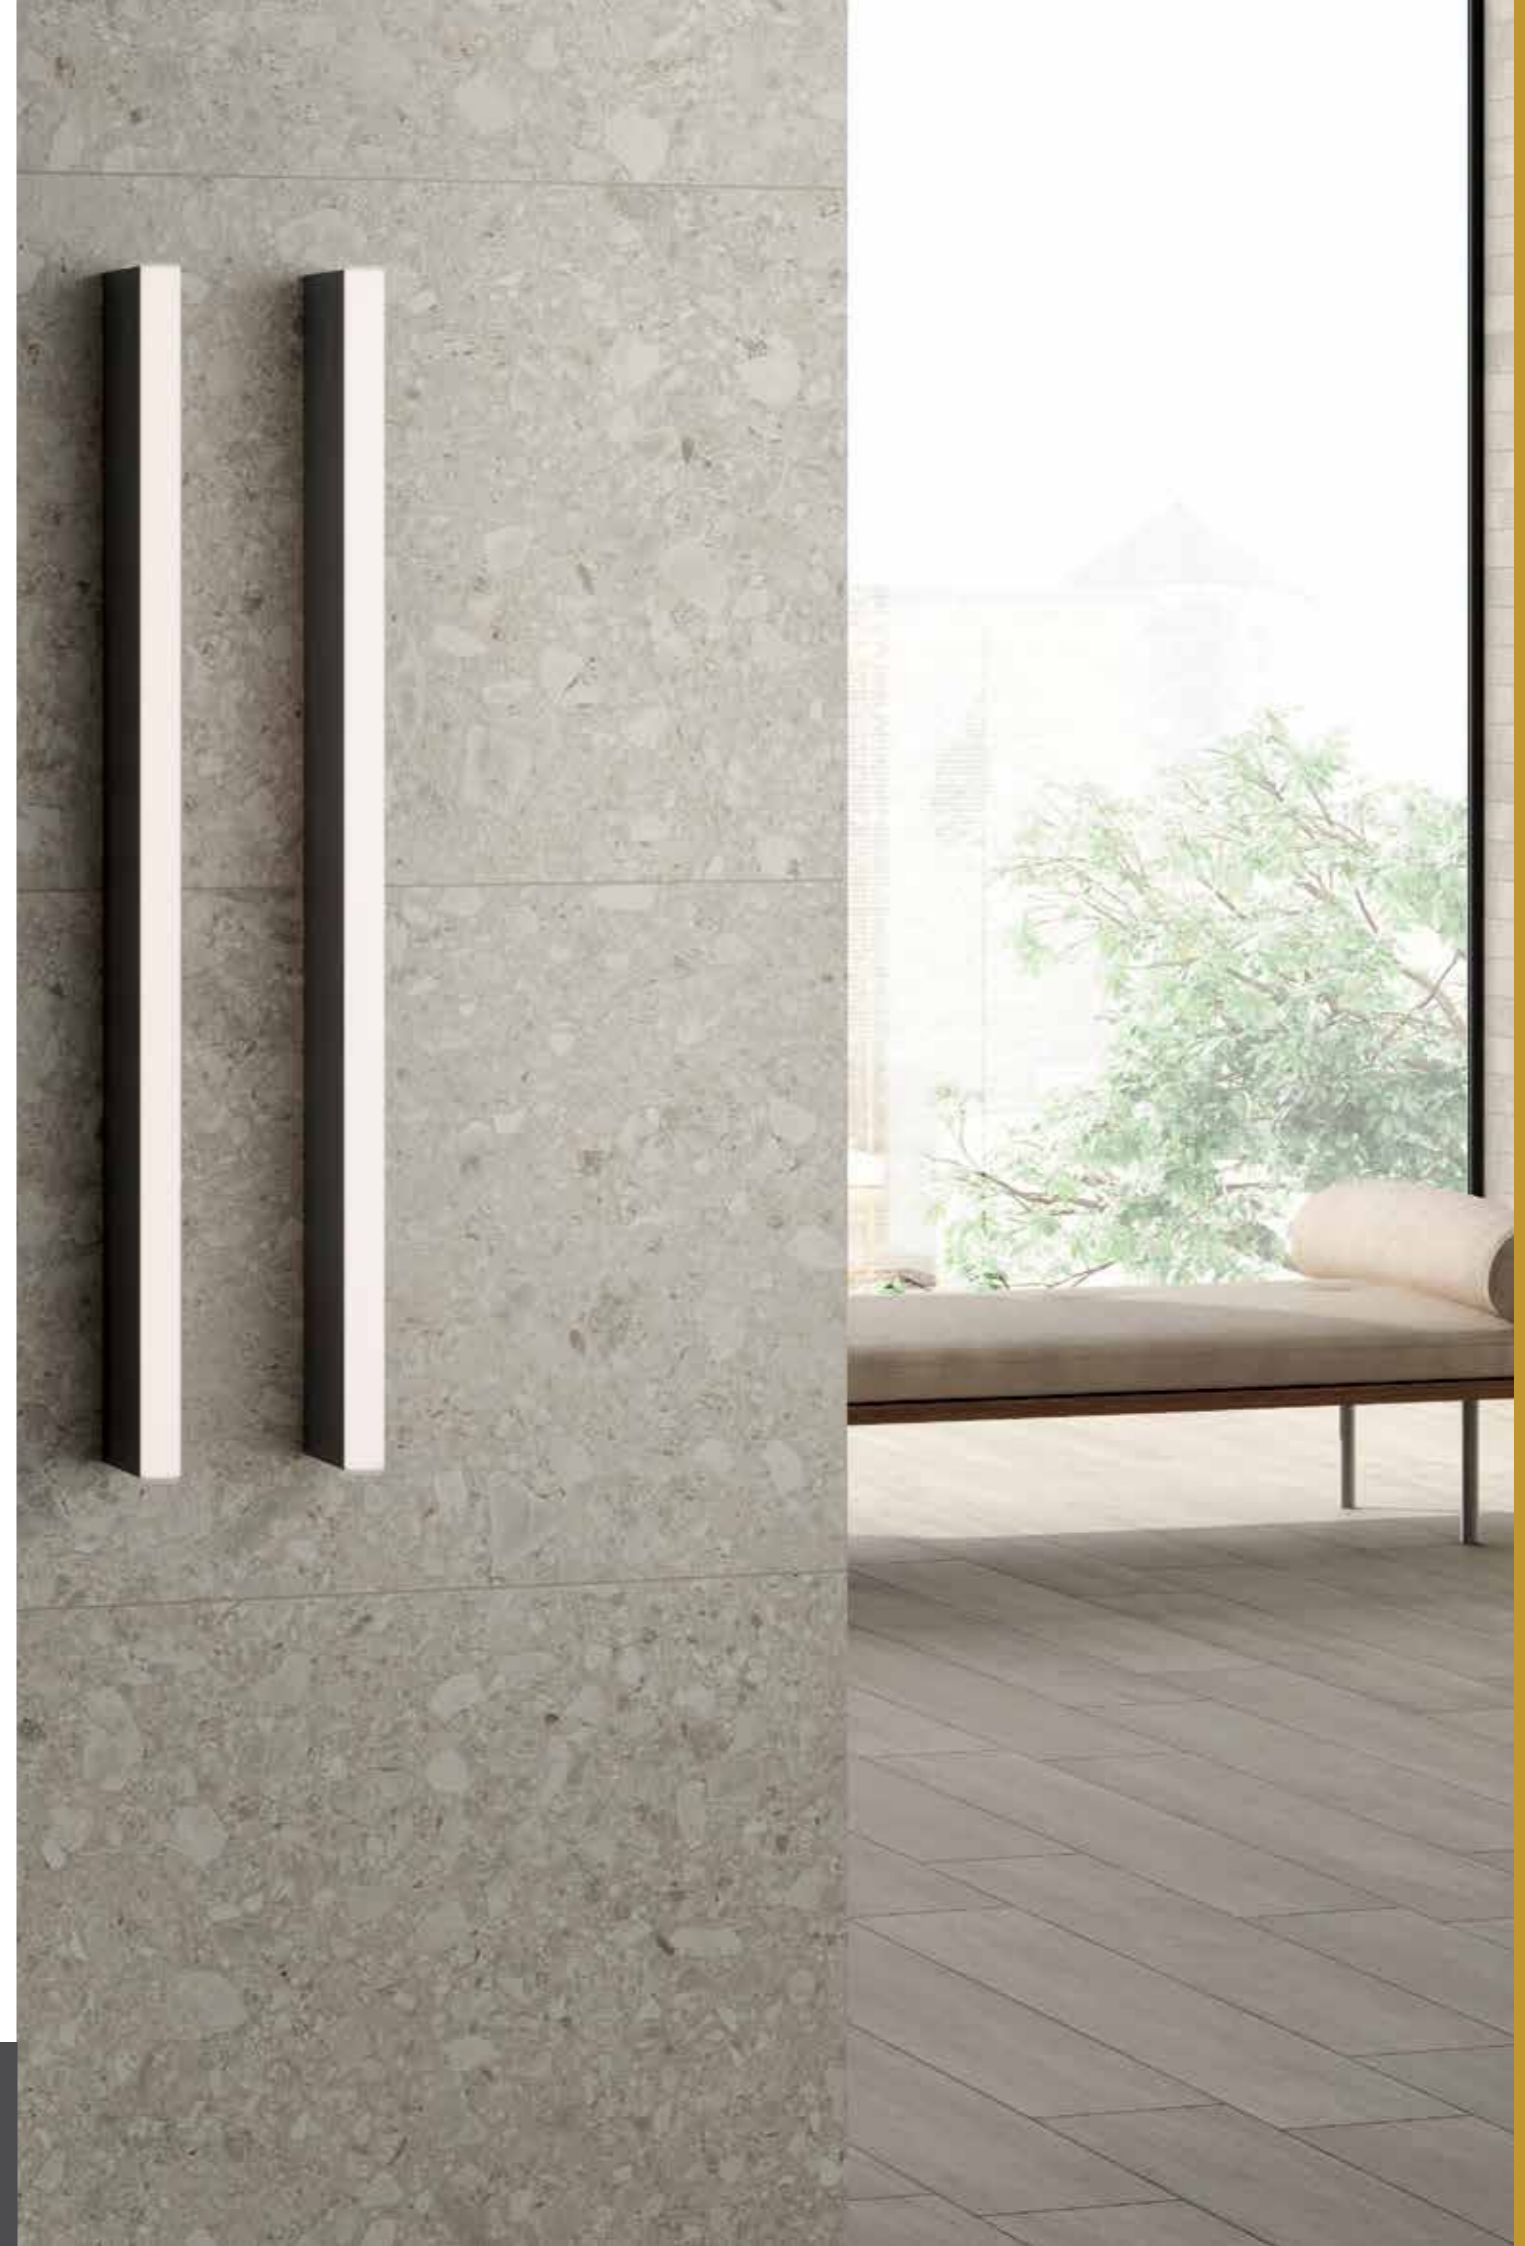

CEPOSTONE

A truly aspiration aesthetic inspired by terrazzo stone, this collection will elevate interiors with its opulent replication of natural textures.

600x200mm

600x600mm

Product	Format	Material	Wall	Floor
Ceppostone	600x200mm	Glazed ceramic	•	
Ceppostone	600x600mm	Porcelain	•	•